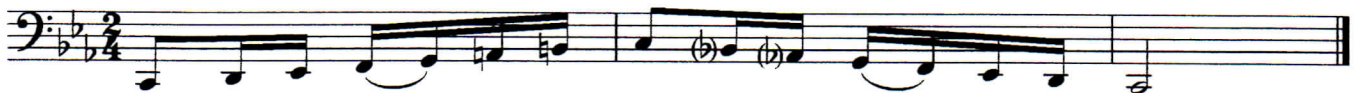

Bakersfield Youth Symphony Orchestra Auditions 2018
TUBA SCALES

E \flat Major ♩ = 96

C Melodic Minor ♩ = 96

B Major ♩ = 96

G# Melodic Minor ♩ = 96

Chromatic ♩ = 96